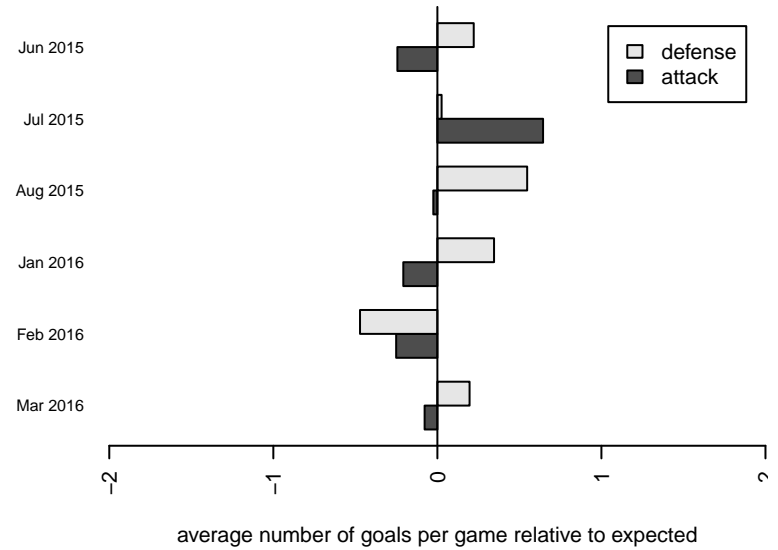

Performance relative to 13 month average