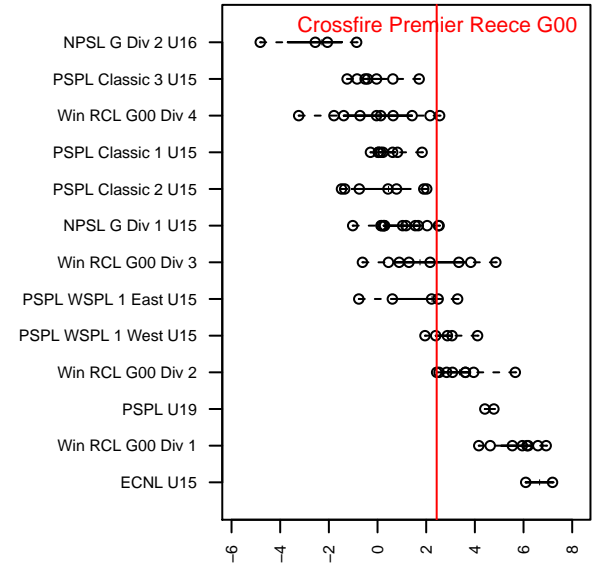

**attack and defense variance (black dot)
relative to other teams
and top 10 in region**

**attack and defense rating
relative to others at age
and all opponents in last 13 months**

Performance relative to 13 month average