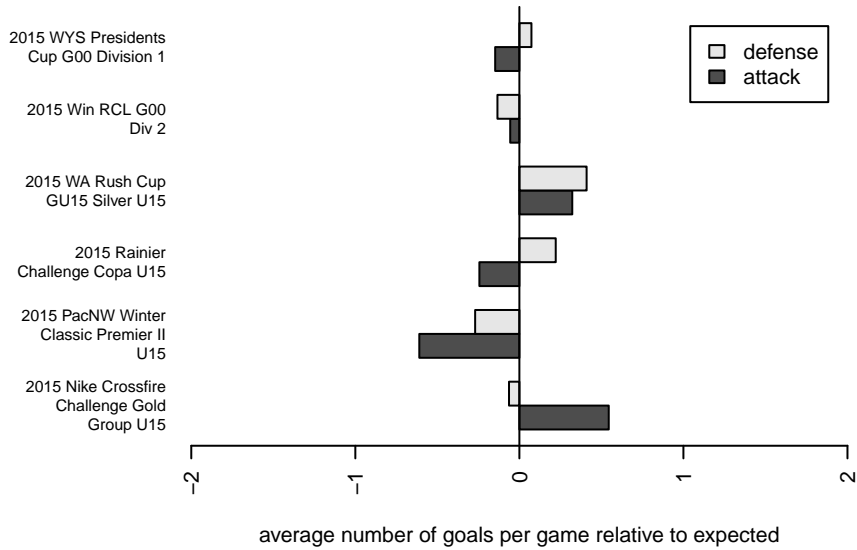

**attack and defense variance (black dot)
relative to other teams
and top 10 in region**

**attack and defense rating
relative to others at age
and all opponents in last 13 months**

Performance relative to 13 month average